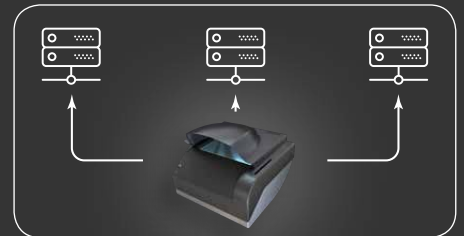

# COMBO SMART N

STANDALONE PASSPORT SCANNER  
WITH NETWORK CONNECTIVITY AND WEB INTERFACE

## ALL-IN-ONE DOCUMENT READER AND VERIFICATION TERMINAL

Combo Smart N (N is short for Network), is an all-in-one ID verification terminal with onboard processing system producing ready-to-use data. Unlike other ID readers that need a local PC connection, it performs every task on its own. This standalone device reads all ID information without a PC or laptop and works perfectly with thin clients. In fact, it is compatible with any kind of environment, making it platform independent. Like an IP security camera, it can be accessed via smartphones, tablets – displaying real time results. Similar to Combo Smart, except its ability to read smart card chips, the reader is able to perform full spectrum authentication and data reading tasks.