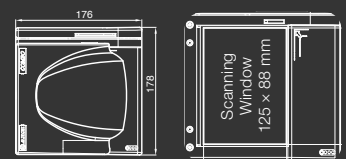

### IMAGING

Active Scan Area	125 mm × 88 mm (4.92" × 3.46")
Illumination Sources	LED visible white, IR (B900), UVA)
Image Resolution	500 PPI
Provided Images	Visible, IR, UV (UVA), OVD image, glare-free image
Image Formats	BMP, JPG, JPG2000 and PNG
Image Color Depth	24 bits/pixels [RGB, 8 bits/pixels (IR image)]

### MECHANICAL AND OTHER DATA

Size (width × depth × height)	178 mm × 176 mm × 146 mm (7.01" × 6.93" × 5.75")
Weight	1.15 kg (2.54 lbs)
Operating Temperature	5 °C to 45 °C (45 °F to 113 °F)
Operating Humidity	0-95 % (non-condensing)
Power supply	universal 100-240V AC, 50/60Hz
Case	Sturdy ABS-PC plastic and metal
Status indicators	Four programmable status LEDs (blue, green, yellow, red)
Security	Kensington® security slot
Window glass	4 mm (0.16") tempered glass
Compliances	FCC, CE, WEEE, RoHS
Maintenance	No moving parts, maintenance-free operation
Firmware Upgrade	via Web interface
Warranty	3-year warranty, upgradeable